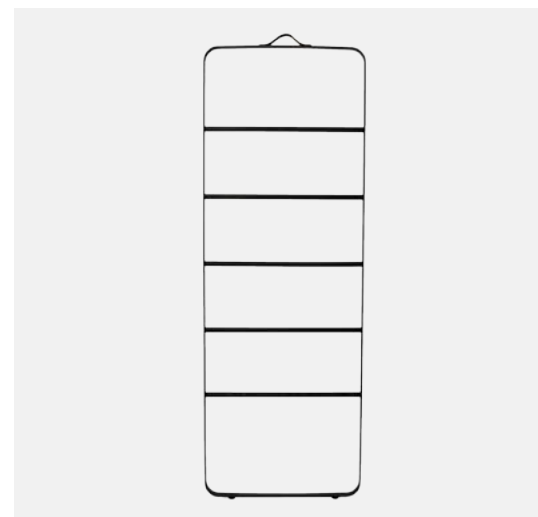

Product ID - AC210 / AC211

TOWEL BAR

Towel rail.
Toallero.

Category	Accessories
Designer	Norm Architects
Materials	Powder coated aluminium and plated zinc alloy
Colors	Black / White
Dimensions	L. 60 cm, W. 7 cm, H. 3,5 cm

Product ID - AC214 / AC215

WIPER

Wiper.
Limpia espejos.

Category	Accessories
Designer	Norm Architects
Materials	Silicone and stainless steel
Colors	Concrete
Dimensions	L. 26 cm, W. 19 cm, H. 2,5 cm

Product ID - AC216