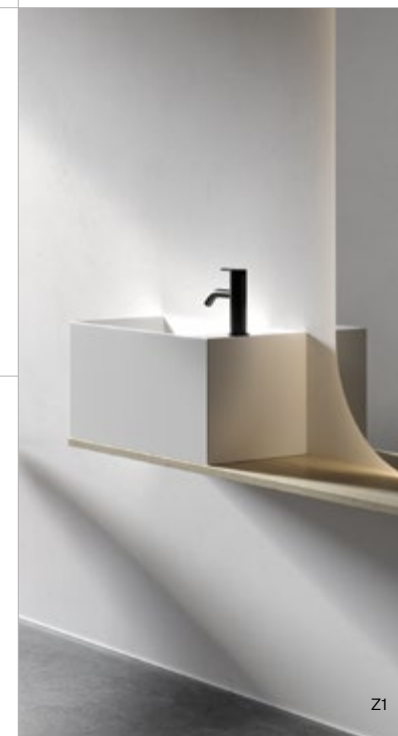

U - Origin 25

EN - Top mounted washbasin available in Solidsurface, UHS (60 colours), Cementsolid (5 colours) or Marble (white Carrara, Pietra Grey and black Marquina). ES - Lavabo sobre encimera disponible en Solidsurface, UHS (60 colores), Cementsolid (5 colores) o Mármol (blanco Carrara, Pietra Grey y negro Marquina).

Ø45 H25

Design by Seung-Song Yong

V

V - Cerclo
EN - Top mounted or under mounted Corian® washbasin. ES - Lavabo sobre o bajo encimera en Corian®.

Ø41 H15

Z1

Design by Soda

Z1

L50 W25 H25

Z1 - Facett 50
EN - Top or wall mounted washbasin available in Solidsurface, UHS (60 colours) or Cementsolid (5 colours). ES - Lavabo sobre encimera o suspendido disponible en Solidsurface, UHS (60 colores) y Cementsolid (5 colores).