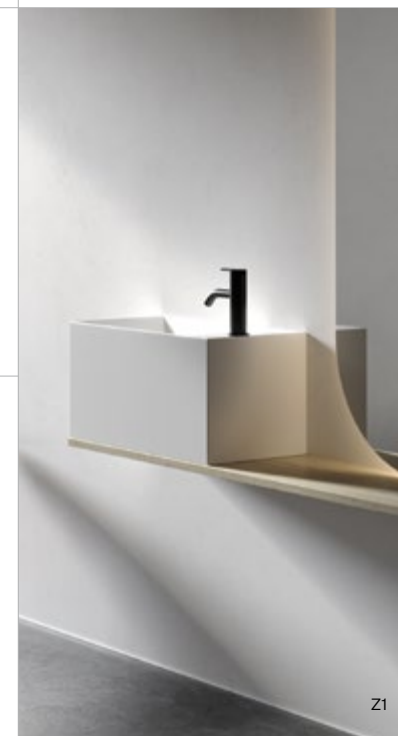

### U - Origin 25

EN - Top mounted washbasin available in Solidsurface, UHS (60 colours), Cementsolid (5 colours) or Marble (white Carrara, Pietra Grey and black Marquina). ES - Lavabo sobre encimera disponible en Solidsurface, UHS (60 colores), Cementsolid (5 colores) o Mármol (blanco Carrara, Pietra Grey y negro Marquina).

Ø45 H25

Design by Seung-Song Yong

V

**V - Cerclo**  
EN - Top mounted or under mounted Corian® washbasin. ES - Lavabo sobre o bajo encimera en Corian®.

Ø41 H15

Z1

Design by Soda

Z1

L50 W25 H25

**Z1 - Facett 50**  
EN - Top or wall mounted washbasin available in Solidsurface, UHS (60 colours) or Cementsolid (5 colours). ES - Lavabo sobre encimera o suspendido disponible en Solidsurface, UHS (60 colores) y Cementsolid (5 colores).