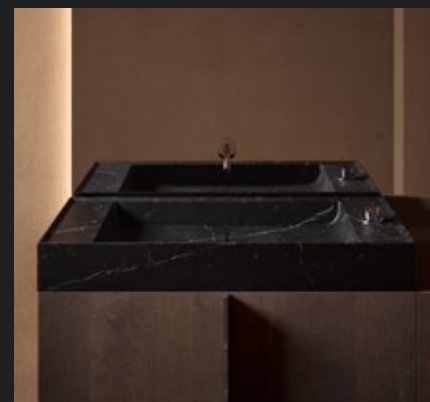

PARAL100

PARAL100
Top or wall mounted

DIMENSIONS
L100,5 W45 H13

FINISHES
Solidsurface
UHS Colour Coating
Marble