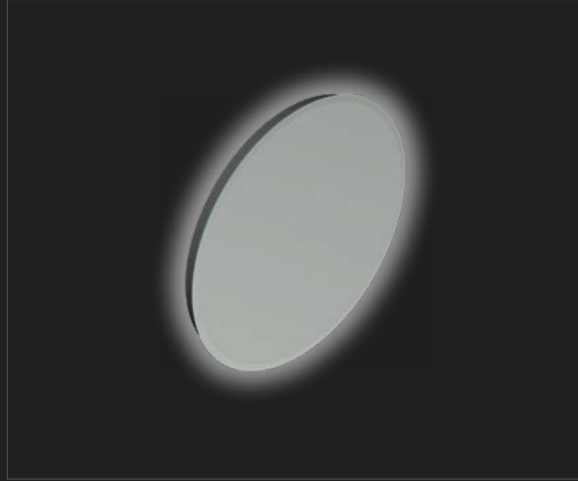

ORIGIN CIRCLE

ORIGIN CIRCLE — EN: Beveled mirror with LED Lighting. ES: Espejo con bisel e iluminación LED. Measurements | Dimensiones: Ø80-180