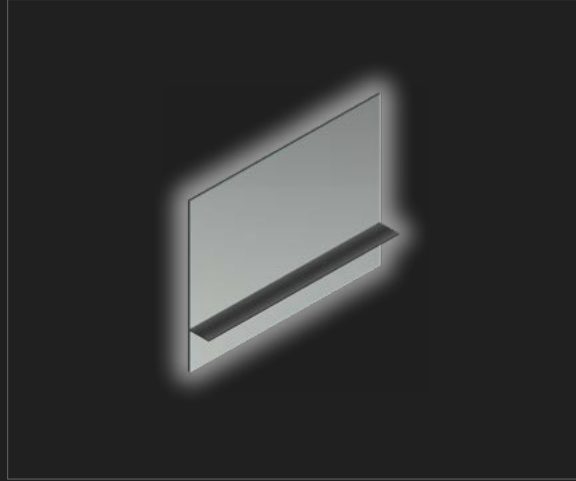

GRATE H80

GRATE H80 — EN: Framed mirror with aluminum shelf in brushed Graphite. Perimeter wall LED lighting. ES: Espejo con marco y estante en aluminio acabado Grafito Cepillado. Iluminación LED perimetral. Measurements | Dimensiones: L50-200 W2,5 H80