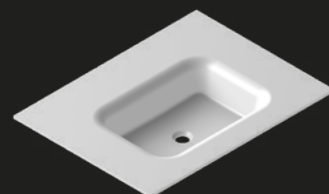

PRIME

DESIGNER
Norm Architects

SOLIDSURFACE
Matt White

UHS COLOUR COATING
65 colours

DIMENSIONS
Ø35

PRIME — EN: Top or worktop with integrated washbasin. Available in Solidsurface or UHS Colour Coating. ES: Tapa o encimera con lavabo integrado. Disponible en Solidsurface o Lacado Color UHS.

WASHBASINS

FLOAT

FLOAT — EN: Top or worktop with integrated washbasin. Available in Solidsurface or UHS Colour Coating. ES: Tapa o encimera con lavabo integrado. Disponible en Solidsurface o Lacado Color UHS.

SOLIDSURFACE
Matt White

UHS COLOUR COATING
65 colours

DIMENSIONS
L52 W37

104

H2-H5-H6-H8

SOLIDSURFACE
Matt White

UHS COLOUR COATING
65 colours

DIMENSIONS
H2 - L47 W28,5
H5 - L64 W29,2
H6 - L45 W25
H8 - L80 W30

H2, H5, H6, H8 — EN: Top or worktop with integrated washbasin. Available in Solidsurface or UHS Colour Coating. ES: Tapa o encimera con lavabo integrado. Disponible en Solidsurface o Lacado Color UHS.

INBANI

H0

H0 — EN: 20mm top with integrated washbasin. Available in Marble. ES: Tapa con lavabo integrado. Espesor 20mm. Disponible en mármol.

MARBLE
White Carrara, Black Marquina, Pietra Grey

DIMENSIONS
L50 W30

WASHBASINS

SENIO GLASS

GLASS
Matt or Glossy (65 colours)

DIMENSIONS
L50 W30

SENIO GLASS — EN: 12 mm top with integrated washbasin. Available in glossy or matt glass. ES: Tapa con lavabo integrado. Espesor 12mm. Disponible en cristal brillo o cristal mate.

105

M54

GRATE 50 — EN: 12 mm top with integrated washbasin. Available in MDI. ES: Tapa con lavabo integrado. Espesor 12mm. Disponible en MDI.

MDI
Eros, Ghost, Raw, Solar

DIMENSIONS
L54 W32

INBANI