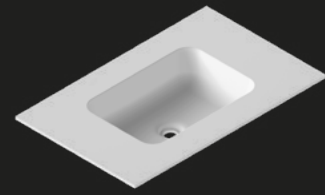

QUADRO 45

CORIAN®
Matt White

UHS COLOUR COATING
65 colours

DIMENSIONS
L45 W30 H12,2

QUADRO45 — EN: Top or worktop with integrated washbasin. Available in Corian® or UHS Colour Coating. ES: Tapa con lavabo integrado. Disponible en Corian® o Lacado Color UHS.

WASHBASINS

QUADRO55

CORIAN®
Matt White

UHS COLOUR COATING
65 colours

DIMENSIONS
L38 W38 H12

QUADRO55 — EN: Top or worktop with integrated washbasin. Available in Corian® or UHS Colour Coating. ES: Tapa con lavabo integrado. Disponible en Corian® o Lacado Color UHS.

CORIAN®
Matt White

UHS COLOUR COATING
65 colours

DIMENSIONS
L55 W32 H12,2

106

CERCLO

CORIAN®
Matt White

UHS COLOUR COATING
65 colours

DIMENSIONS
L38 W38 H12

CERCLO — EN: Top or worktop with integrated washbasin. Available in Corian® or UHS Colour Coating. ES: Tapa con lavabo integrado. Disponible en Corian® o Lacado Color UHS.

INBANI

OVALO

CORIAN®
Matt White

UHS COLOUR COATING
65 colours

DIMENSIONS
L52 W33 H12

OVALO — EN: Top or worktop with integrated washbasin. Available in Corian® or UHS Colour Coating. ES: Tapa con lavabo integrado. Disponible en Corian® o Lacado Color UHS.

WASHBASINS

D1

CORIAN®
Matt White

UHS COLOUR COATING
65 colours

DIMENSIONS
L55 W35 H12

D1 — EN: Top or worktop with integrated washbasin. Available in Corian® or UHS Colour Coating. ES: Tapa o encimera con lavabo integrado. Disponible en Corian® o Lacado Color UHS.

107

D2

CORIAN®
Matt White

UHS COLOUR COATING
65 colours

DIMENSIONS
L68 W35 H12

D2 — EN: Top or worktop with integrated washbasin. Available in Corian® or UHS Colour Coating. ES: Tapa con lavabo integrado. Disponible en Corian® o Lacado Color UHS.

INBANI