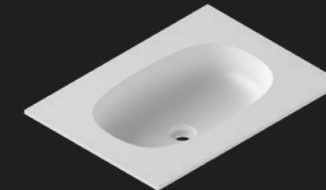

## OVALO

CORIAN®  
Matt White

UHS COLOUR COATING  
65 colours

DIMENSIONS  
L52 W33 H12

OVALO — EN: Top or worktop with integrated washbasin. Available in Corian® or UHS Colour Coating. ES: Tapa con lavabo integrado. Disponible en Corian® o Lacado Color UHS.