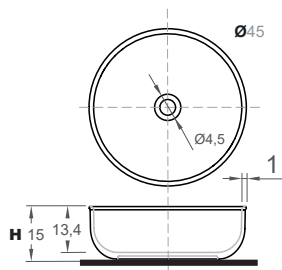

PRIME45 design by Norm Architects

ES Lavabo para columna freestanding. Válvula necesaria. Sin rebosadero.

EN Washbasin for freestanding column. Waste not included. Without overflow.

Cod. Solidsurface

PR002