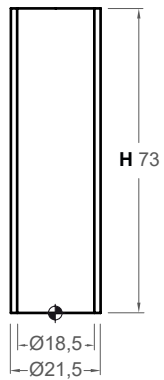

ES Columna freestanding en madera Roble S3. Sifón necesario. Para combinar con lavabo PR002.

EN Freestanding column in Wild Oak S3. Siphon not included. To be intalled with PR002 washbasin.

Cod.

S3

PR008 Instalación a suelo / Drain installation to the ground

PR018 Instalación a pared / Drain installation to the wall

PR008